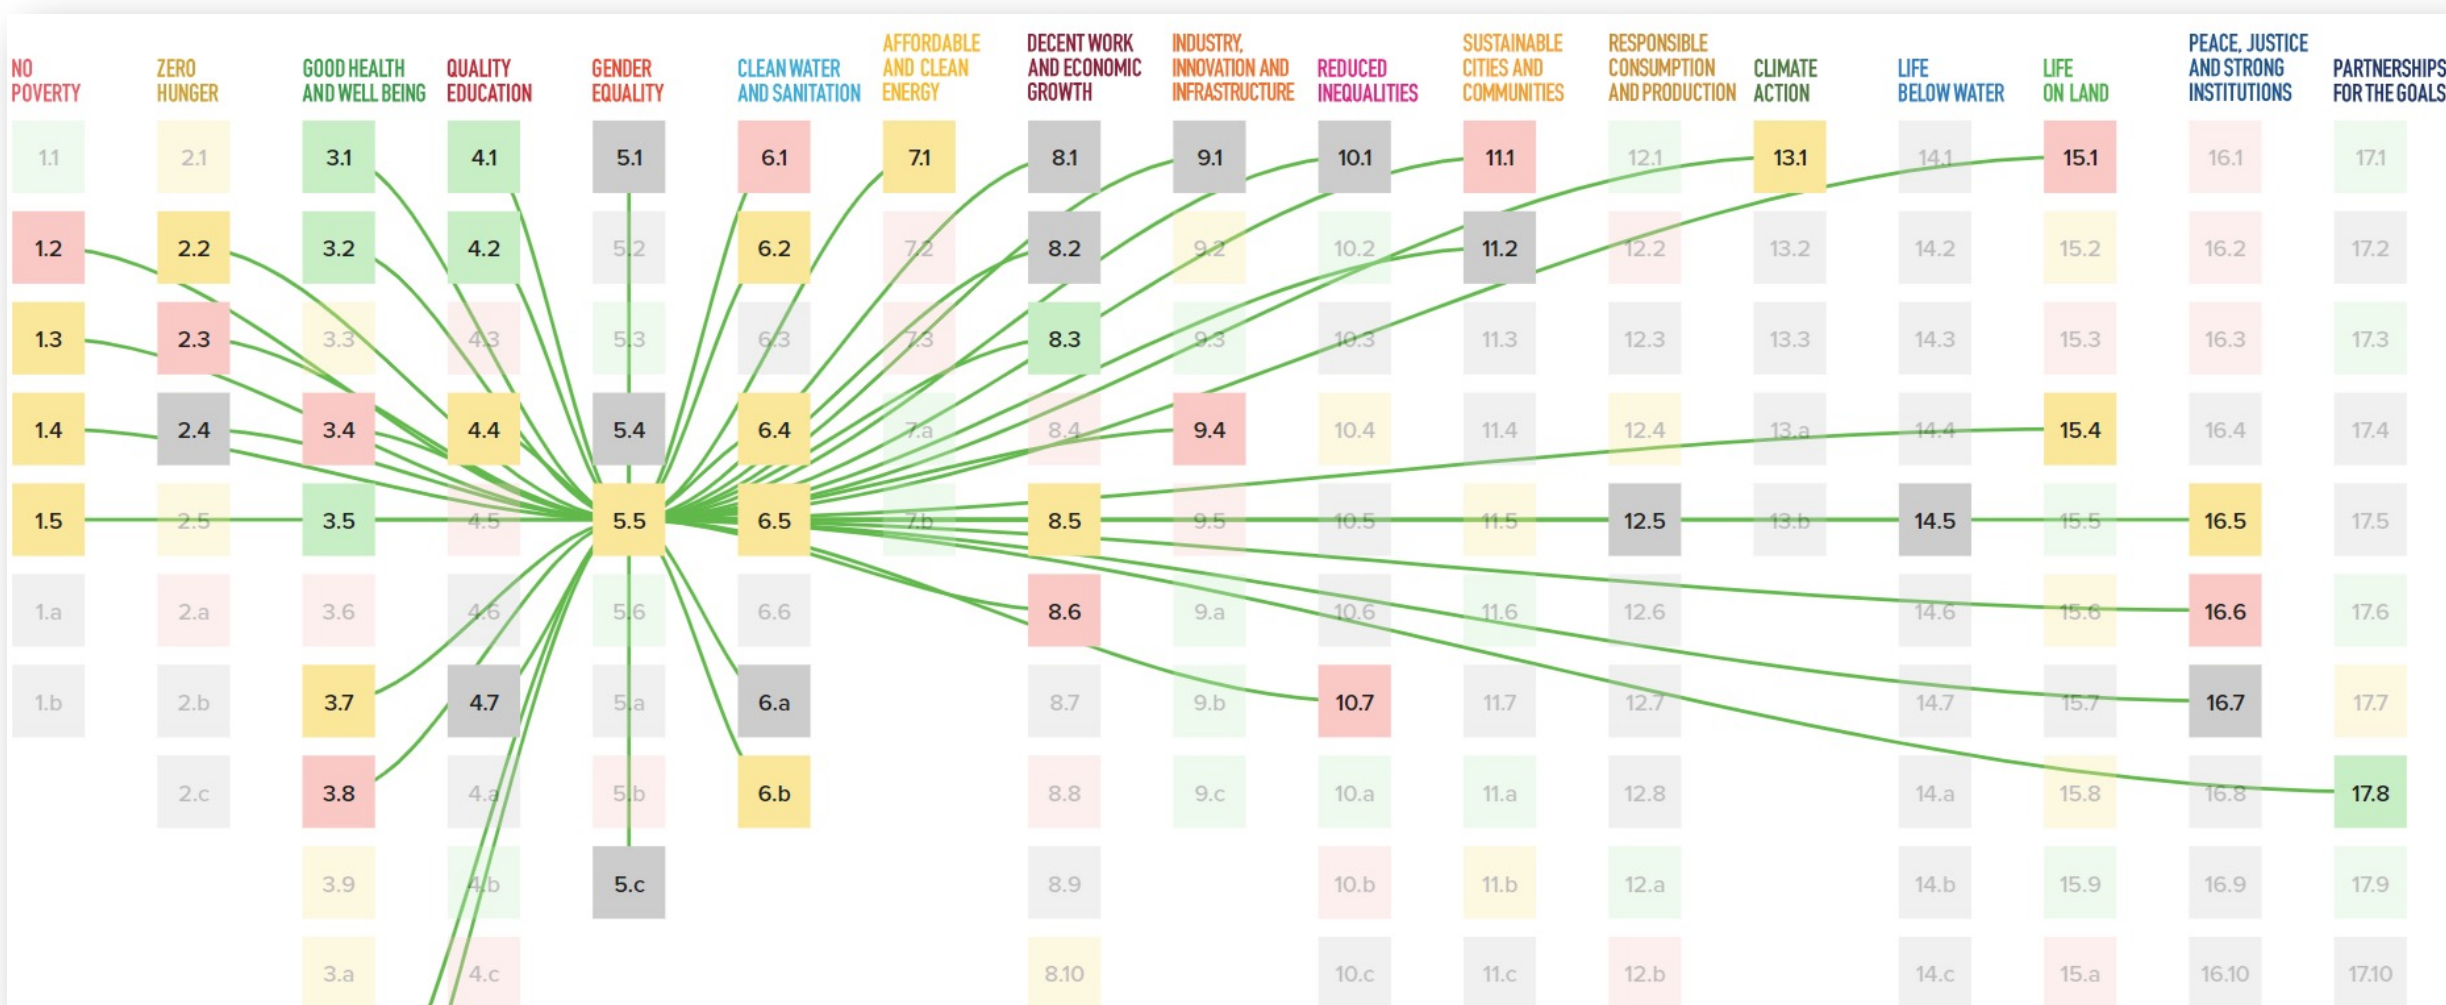

SDG INTERLINKAGES FOR MONGOLIA

Source: UNDP Data Platform SDG Accelerator