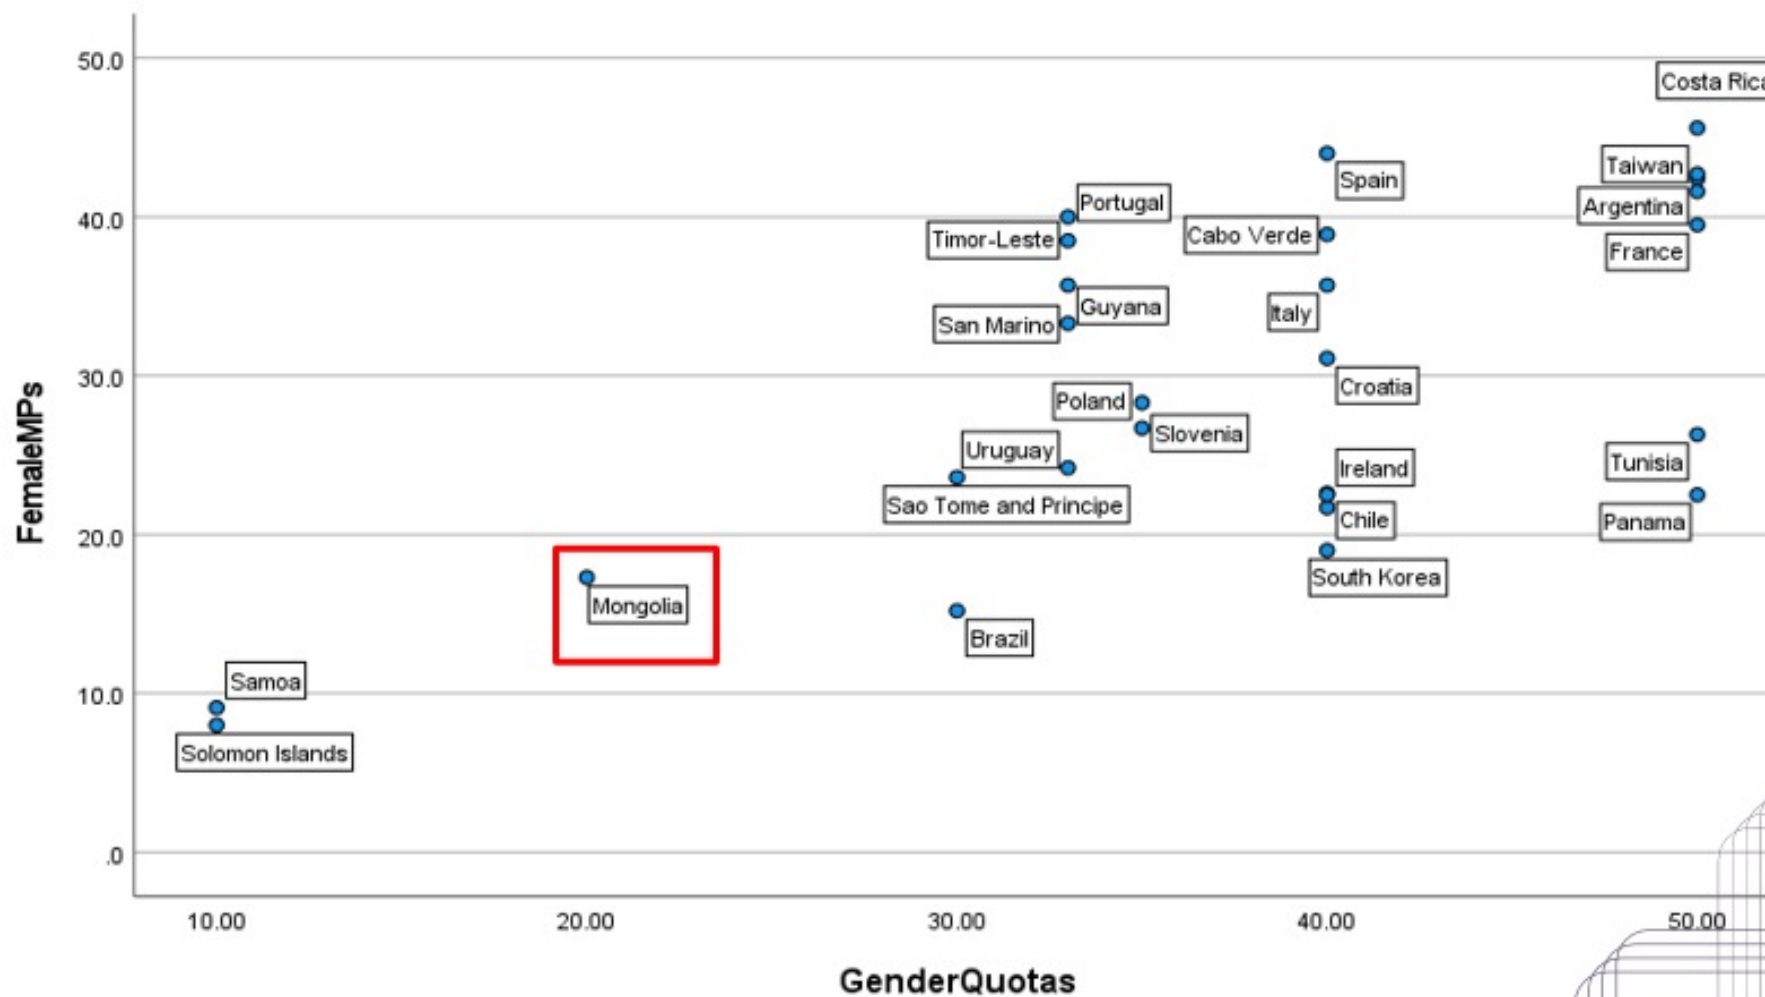

# Trans-Altai Sustainability Dialogue Gender & Sustainability

# GENDER QUOTAS AND FEMALE REPRESENTATION

Source: IDEA (2021b) & IPU (2021)

# FEMALE REPRESENTATION IN THE WORLD

Source: IPU (2023)