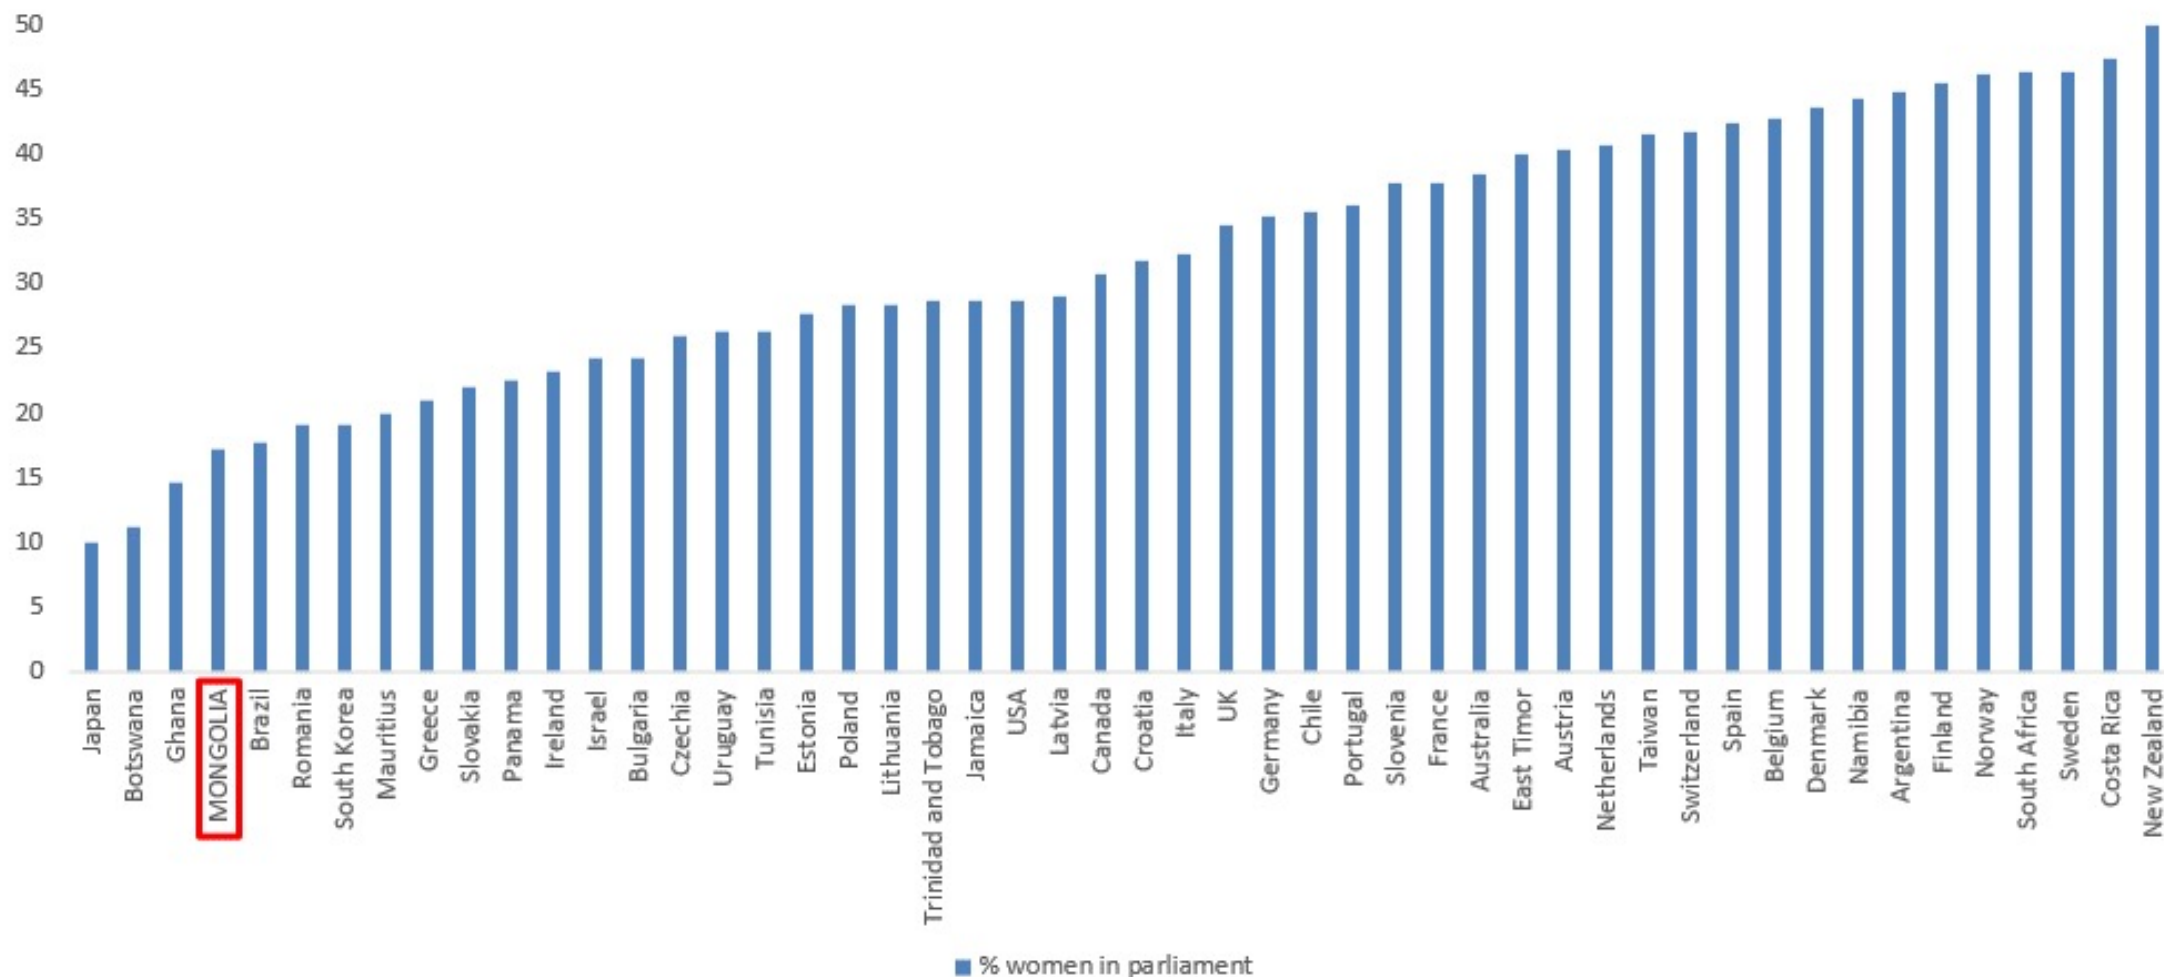

## Women's Leadership in Political Decision-making

Ms. Elaine Conkievich, Resident Representative, UNDP Mongolia

13 June 2023

# GENDER QUOTAS AND FEMALE REPRESENTATION

Source: IDEA (2021b) & IPU (2021)

# FEMALE REPRESENTATION IN THE WORLD

Source: IPU (2023)